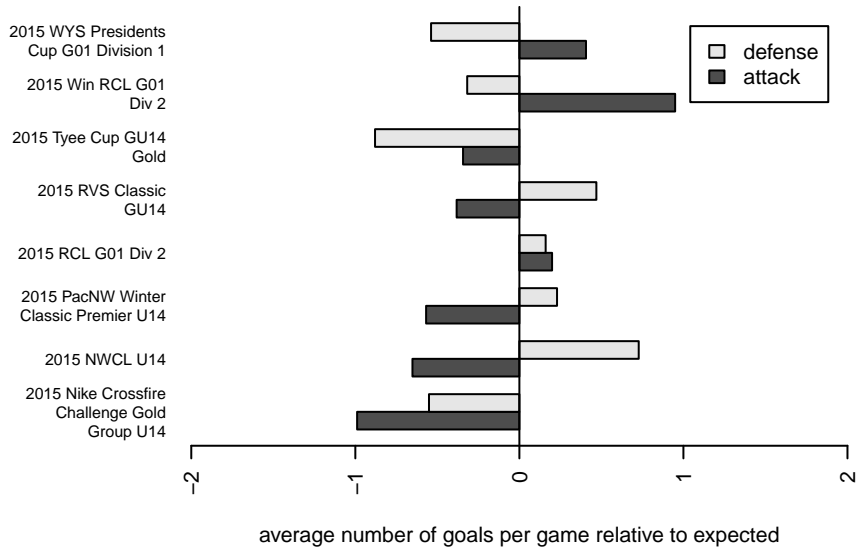

**attack and defense variance (black dot)
relative to other teams
and top 10 in region**

**attack and defense rating
relative to others at age
and all opponents in last 13 months**

Performance relative to 13 month average