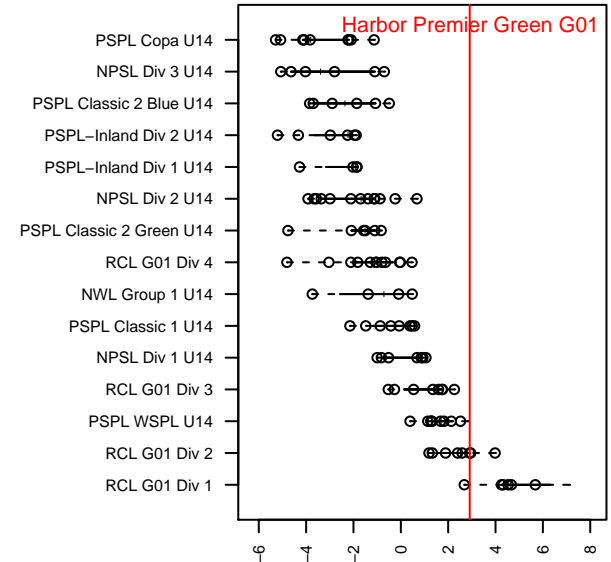

**attack and defense variance (black dot)
relative to other teams
and top 10 in region**

**attack and defense rating
relative to others at age
and all opponents in last 13 months**

Performance relative to 13 month average