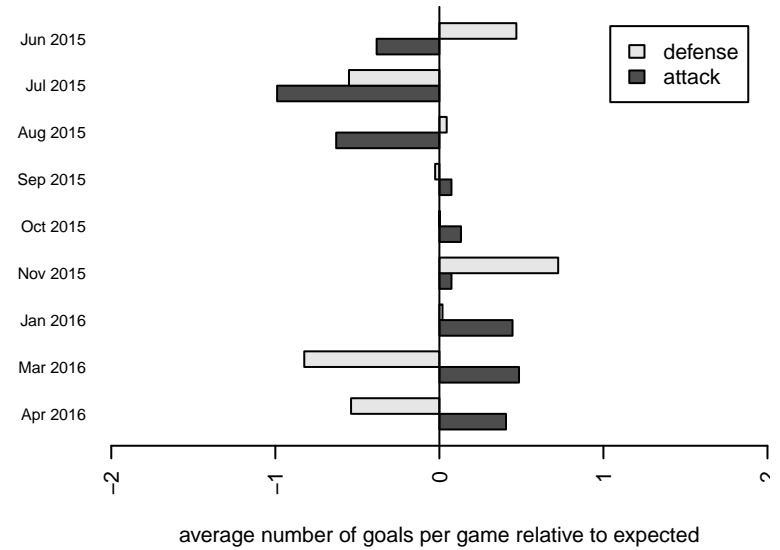

Performance relative to 13 month average